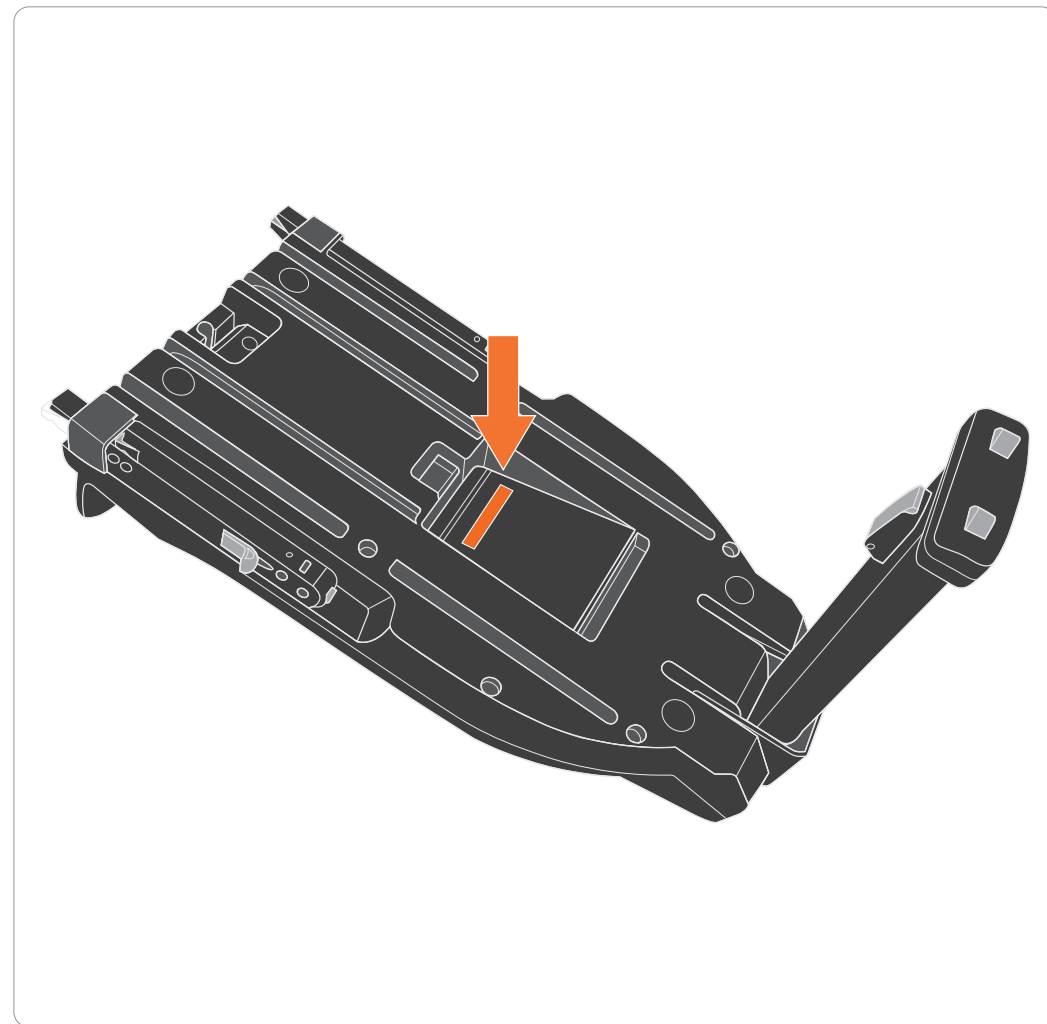

CONFORME AUX EXIGENCES DE SECURITE

Made in Italy MM/YYYY

Prodotto **Basi auto**
Product Car Bases

Modello • **Base Isofix**
Model

S/N: 12XX0000000

Made by L'Inglesina Baby Spa V. Lago Maggiore 22/26
36077 Altavilla Vicentina (VI) Italy
CONFORME AUX EXIGENCES DE SECURITE
Made in Italy MM/YYYY